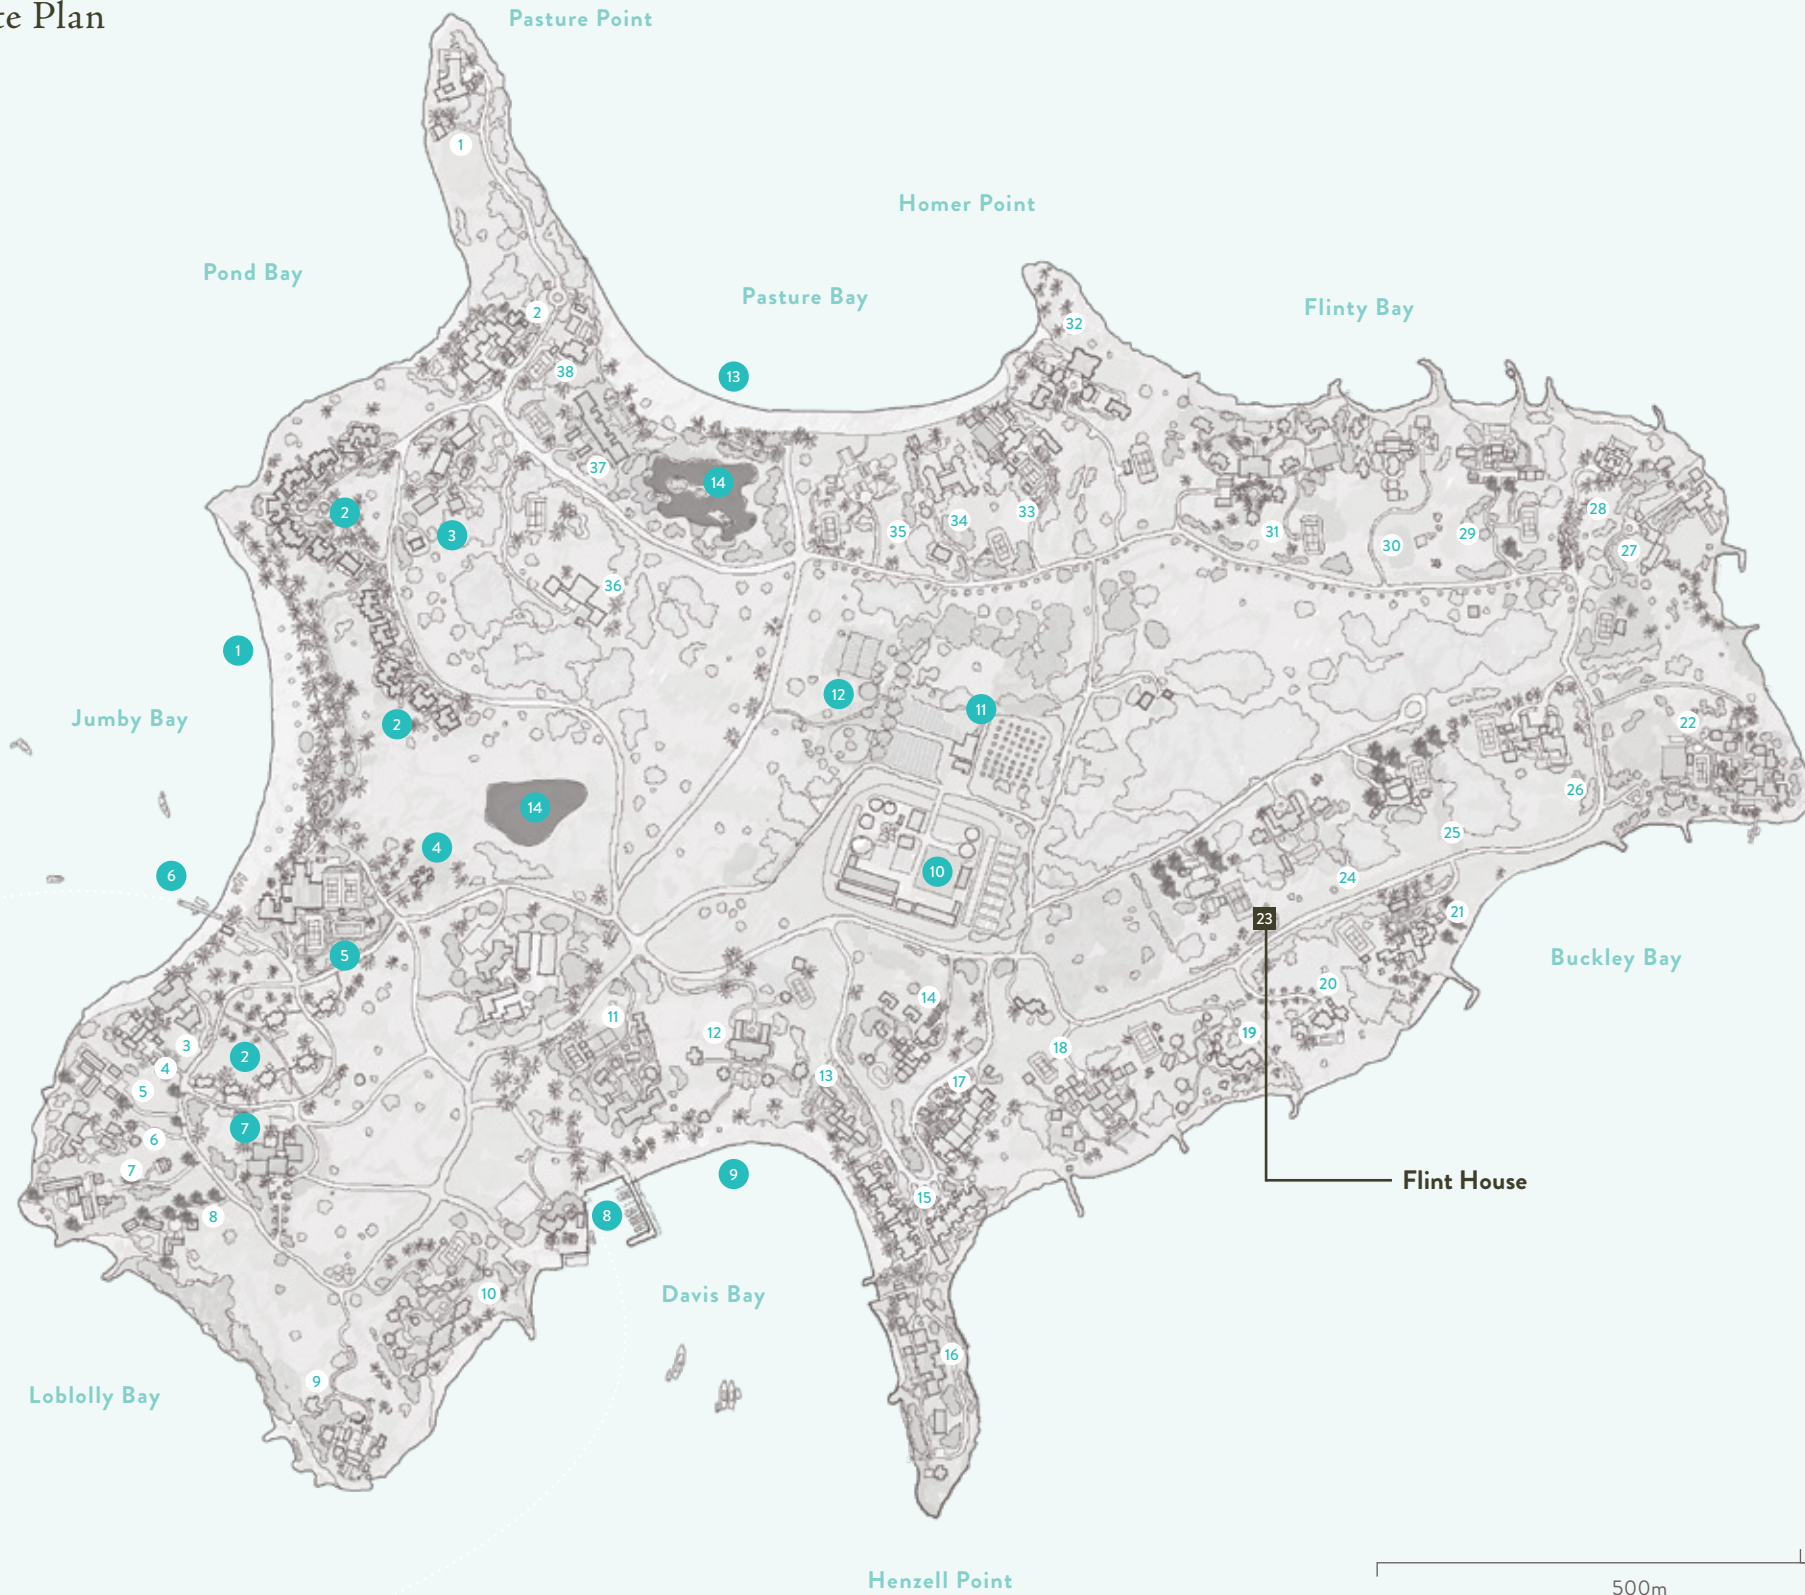

FLINT HOUSE KEY

- | | |
|---------------------|-------------------|
| 1 Mater Bedroom | 11 Pool Lounge |
| 2 Verandah | 12 Pool |
| 3 Master Lounge | 13 Pool Deck |
| 4 Indoor Interior | 14 Cart Port |
| 5 Living Exterior | 15 Utility |
| 6 Dining | 16 Entry Driveway |
| 7 Kitchen | 17 Courtyard |
| 8 Bedroom Suite | 18 Cart Room |
| 9 Master Bath Suite | 19 Entry Area |
| 10 Tennis Court | |

JUMBY BAY ISLAND

Master Site Plan

LOCATION KEY

- 1 Jumby Bay Beach
- 2 Resort Area
- 3 Spa & Wellness Pavilion
- 4 Jumby Explorers Club
- 5 Veranda Restaurant, Bar & Lounge
- 6 Jumby Bay Dock
- 7 Estate House
- 8 Davis Bay Dock
- 9 Harbour Beach
- 10 Island Services
- 11 Nurseries
- 12 Farm
- 13 Pasture Beach
- 14 Waterfowl Sanctuary

PROPERTY KEY

- | | |
|-------------------------|-----------------------|
| 1 Pasture Point | 20 Osprey House |
| 2 Pond Bay Villas | 21 Buckley House |
| 3 Nicoletta Beach Villa | 22 Mariposa |
| 4 Calabash | 23 Flint House |
| 5 Les Palmiers | 24 Jasmine Heights |
| 6 Sunset Cove | 25 Dragonfly |
| 7 Cocoa Beach | 26 Turtle Crossing |
| 8 Blue Pelican | 27 Evangeline |
| 9 Mangrove Point | 28 Frangipani |
| 10 Lazy Lizard | 29 Turtle Reef |
| 11 Ty Compton | 30 White Cove |
| 12 Morning Glory | 31 Pure Turquoise |
| 13 Sandpiper | 32 Arawak Point |
| 14 Tir-Na-Nog | 33 La Casa |
| 15 Harbour Beach Villas | 34 Oleander |
| 16 Delphis | 35 Trajn Blue |
| 17 Harbour Hill Villas | 36 Candover House |
| 18 East Wind | 37 Lost Puffin |
| 19 Egret House | 38 Bananaquit |