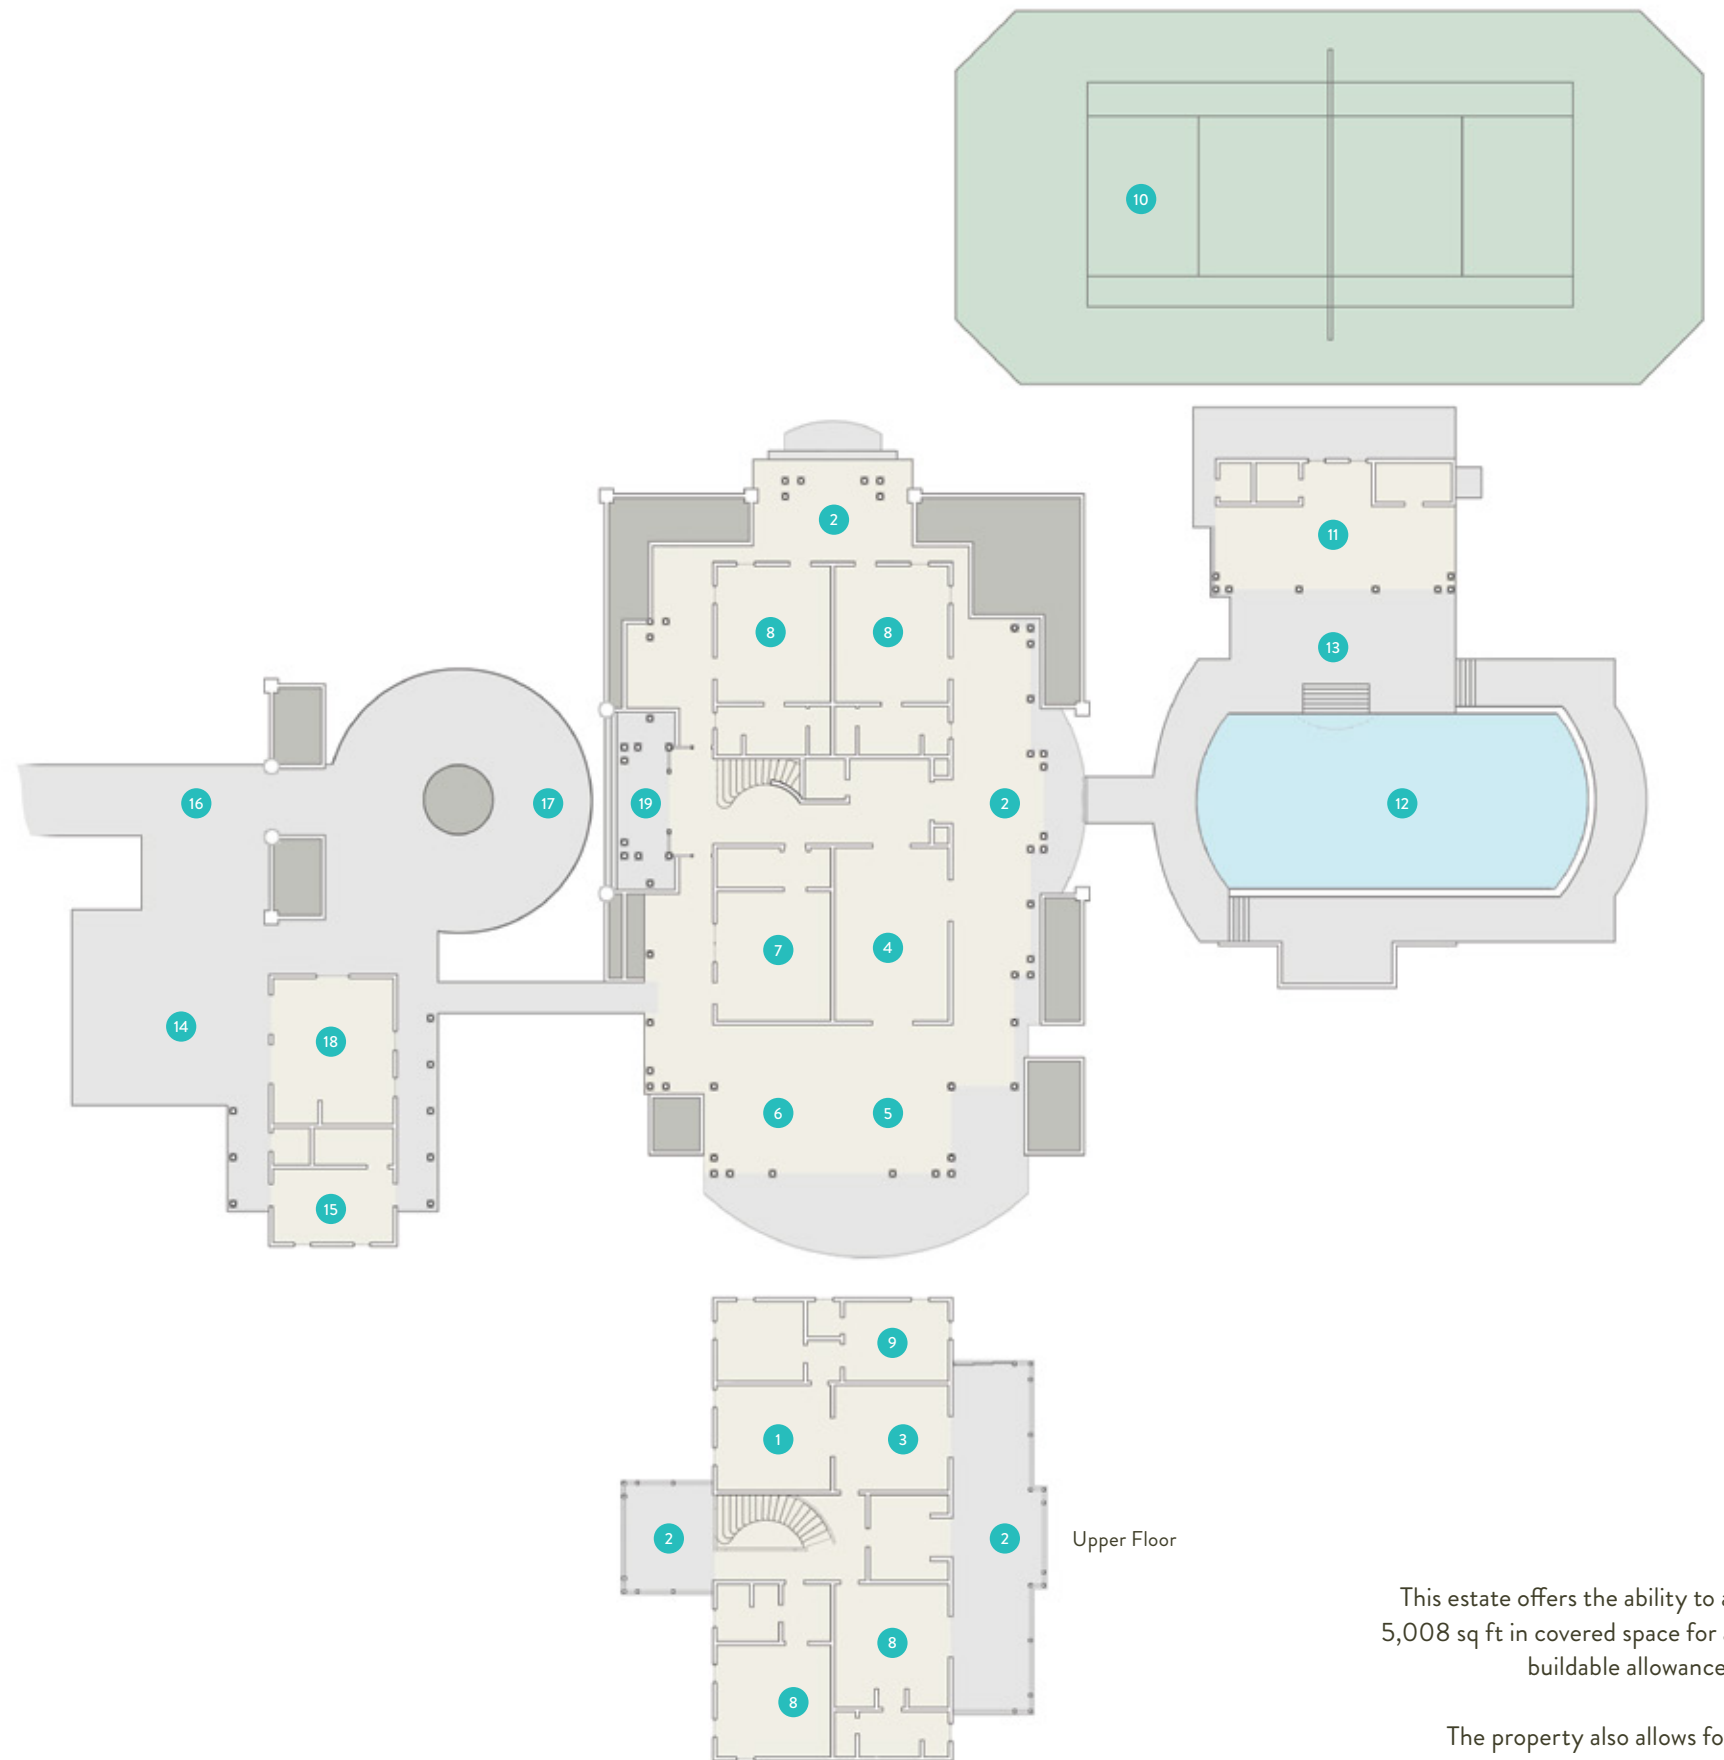

FLINT HOUSE

Site Plan

Price Upon Request

- 3.56 Acres
- 10,080 Square Feet
- 360° Sea Views
- All-Weather Tennis Court
- Highest Point of Jumby Bay Island
- Designed by Architect, Robert Moreland
- Private Driveway with Cart Port/Golf Carts
- Fully Equipped Kitchen
 - Wolf Double-Oven and Stovetop
 - Sub Zero Refrigerator
 - Wine Cooler
 - Miele Dishwashers
- Wet Bar with Wolf Cooktop, a Microwave, Refrigerator and Freezer
- Master Bedroom Suite
 - Private Sitting Room
 - Verandah
- Reception Room
- Study
- Living Room
- Dining Room
- Outdoor Living and Dining Areas
- Large Swimming Pool and Pool Cabana
- 4 En Suite Guest Bedrooms

FLINT HOUSE KEY

- | | |
|---------------------|-------------------|
| 1 Mater Bedroom | 11 Pool Lounge |
| 2 Verandah | 12 Pool |
| 3 Master Lounge | 13 Pool Deck |
| 4 Indoor Interior | 14 Cart Port |
| 5 Living Exterior | 15 Utility |
| 6 Dining | 16 Entry Driveway |
| 7 Kitchen | 17 Courtyard |
| 8 Bedroom Suite | 18 Cart Room |
| 9 Master Bath Suite | 19 Entry Area |
| 10 Tennis Court | |

CAPABILITIES

This estate offers the ability to add an additional 5,008 sq ft in covered space for a total maximum buildable allowance of 15,088 sq ft.

The property also allows for 15,088 sq ft of uncovered space. Such an allowance covers pools, tennis courts, pool decks, and driveways.

JUMBY BAY ISLAND

Master Site Plan

LOCATION KEY

- 1 Jumby Bay Beach
- 2 Resort Area
- 3 Spa & Wellness Pavilion
- 4 Jumby Explorers Club
- 5 Veranda Restaurant, Bar & Lounge
- 6 Jumby Bay Dock
- 7 Estate House
- 8 Davis Bay Dock
- 9 Harbour Beach
- 10 Island Services
- 11 Nurseries
- 12 Farm
- 13 Pasture Beach
- 14 Waterfowl Sanctuary